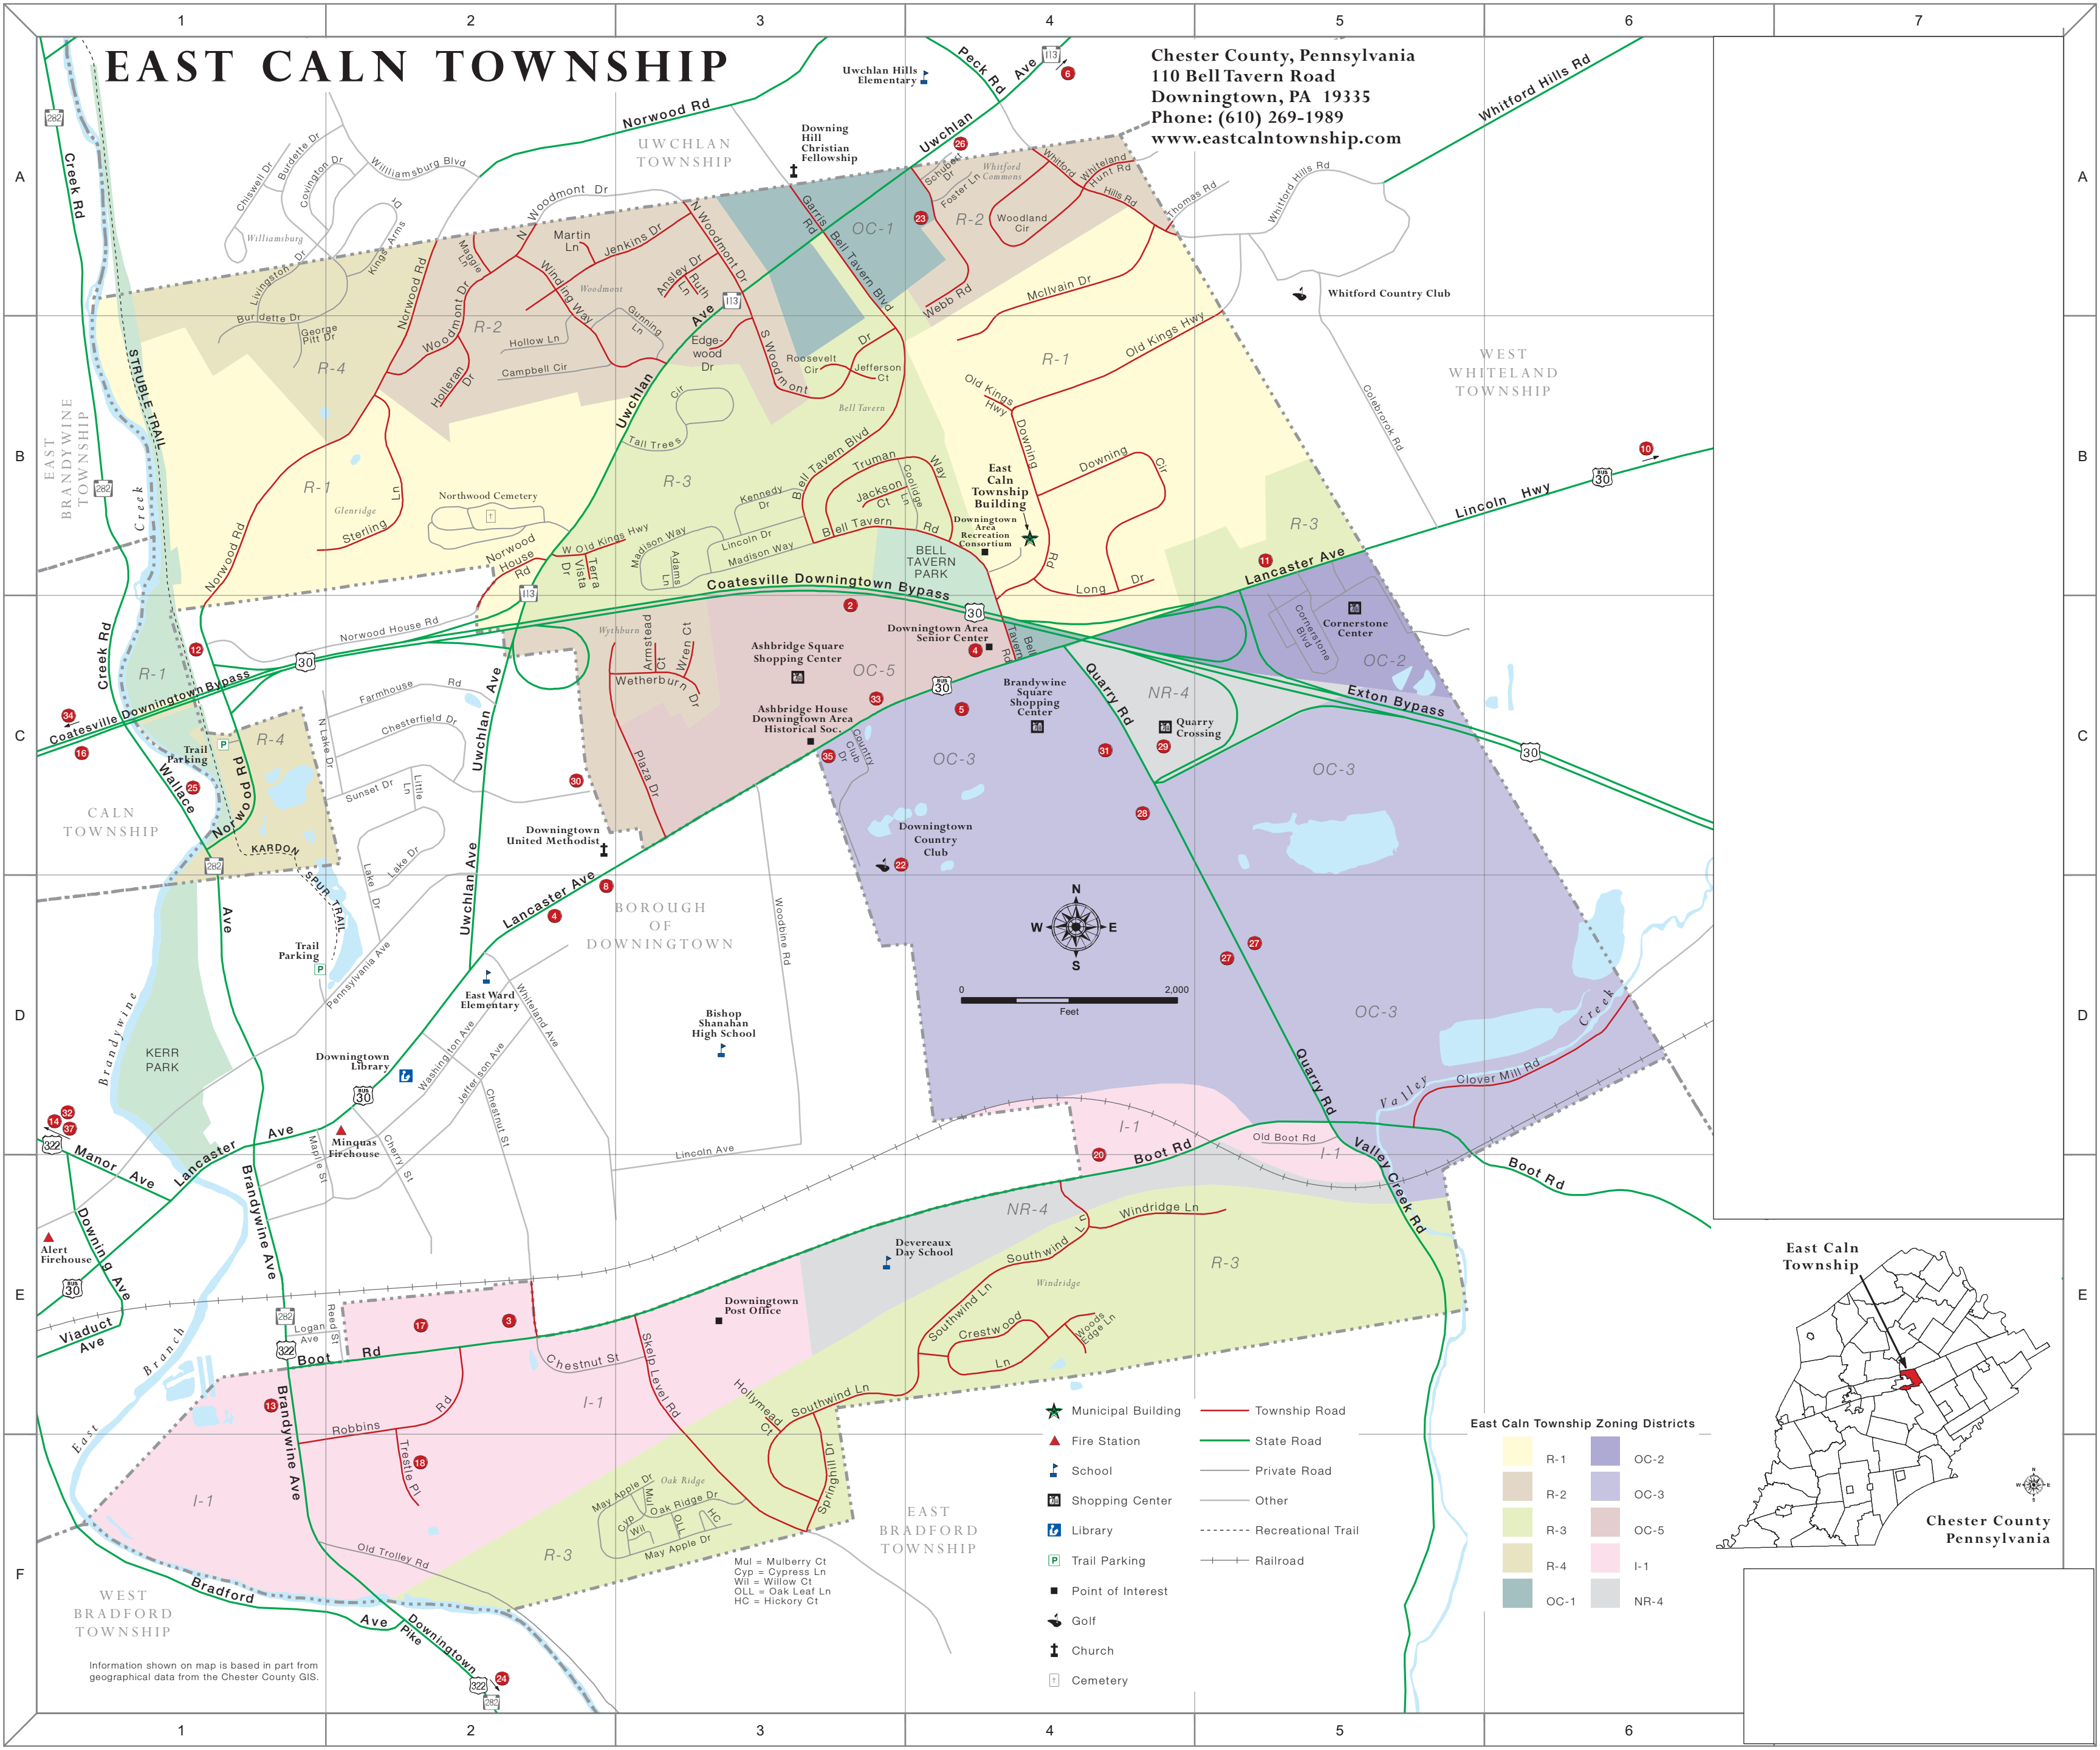

EAST CALN TOWNSHIP

Chester County, Pennsylvania
 110 Bell Tavern Road
 Downingtown, PA 19335
 Phone: (610) 269-1989
www.eastcalntownship.com

Mul = Mulberry Ct
 Cyp = Cypress Ln
 Wil = Willow Ct
 OLL = Oak Leaf Ln
 HC = Hickory Ct

- ★ Municipal Building
- ▲ Fire Station
- 🏫 School
- 🛒 Shopping Center
- 📖 Library
- 🅓 Trail Parking
- 📍 Point of Interest
- ⛳ Golf
- ⛪ Church
- ⚪ Cemetery
- Township Road
- State Road
- Private Road
- Other
- - - - - Recreational Trail
- +— Railroad

East Caln Township Zoning Districts

R-1	OC-2
R-2	OC-3
R-3	OC-5
R-4	I-1
OC-1	NR-4

Information shown on map is based in part from geographical data from the Chester County GIS.